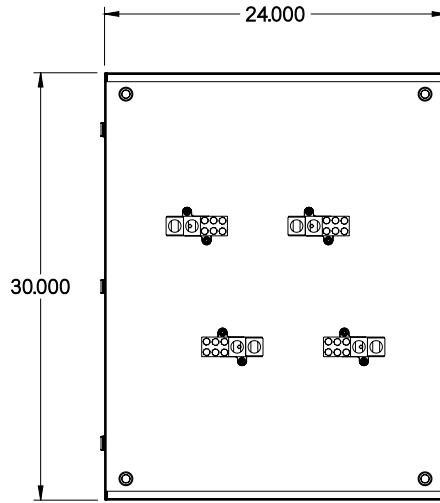

PART No. CSB604

for more information visit

www.hammfg.com

Data subject to change without notice

Isometric drawing Not to Scale

TOP VIEW

ISOMETRIC VIEW

BACK VIEW

LEFT SIDE VIEW

FRONT VIEW - COVER REMOVED

RIGHT SIDE VIEW

BOTTOM VIEW